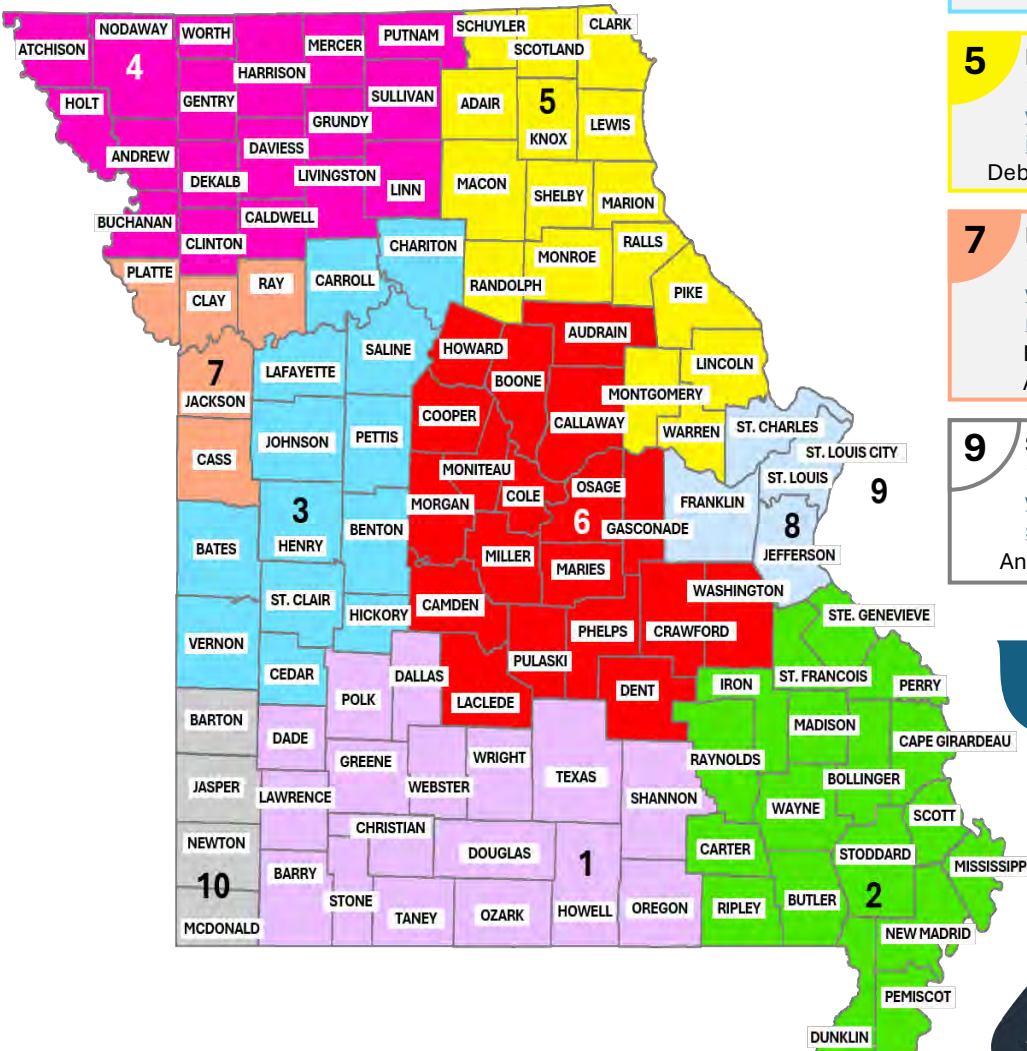

AAA REGIONS

1 SeniorAge - Springfield
1-417-862-0762
www.senioragemo.org
seniorageinformation@senioragemo.org
Liz McClelland & Becca Fields, Co-CEOs

2 Aging Matters - Cape Girardeau
1-573-335-3331
www.agingmatters2u.com
info@agingmatters2u.com
Liz Yokley, Executive Director

3 Care Connection for Aging Services - Warrensburg
1-660-747-3107
www.goaging.org
information@goaging.org
Wendy Martin, Executive Director

4 Young at Heart - Cameron
1-660.240-9400
www.yahresources.org
info@yahresources.org
Penny Crawford, CEO

5 Northeast MO AAA - Kirksville
1-660-665-4682
www.nemoaaa.org
info@nemoaaa.com
Debbie Blessing, Executive Director

6 Aging Best - Columbia
1-573-443-5823
www.agingbest.org
help4u@agingbest.org
Rebecca Nowlin, CEO

7 MARC - Kansas City
1-816-421-4980
www.marc.org
marcinfo@marc.org
Kristi Bohling-DaMetz, Director,
Aging and Adult Services

8 Aging Ahead - St. Louis Metro
1-636-207-0847
www.agingahead.org
info@agingahead.org
Christine Hustedde, CEO

9 St. Louis AAA - St. Louis City
1-314-612-5918
www.slaaa.org
slaas@stlouiscity.com
Anneliese Stover, Executive Director

10 Region X AAA - Joplin
1-417-781-7562
www.aaaregionx.org
aaax@aaaregionx.org
Jennifer Shotwell, CEO

Missouri Association of Area Agencies on Aging (ma4)
Julie Peetz, Executive Director | 573-668-8824
jpeetz@ma4web.org | www.ma4web.org